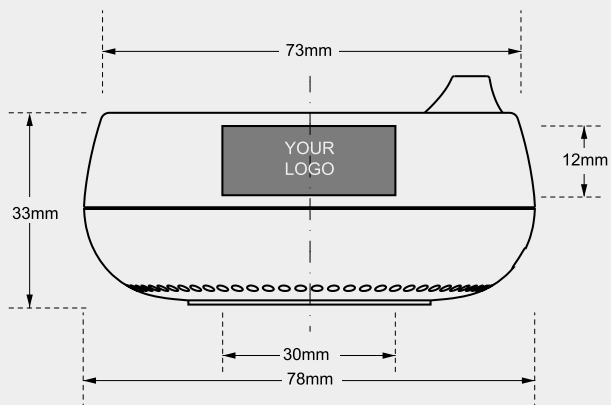

RETAIL PACKAGING

PACKING

Dimensions: 13.50 x 11.42 x 7.40"
34.3 x 29 x 18.8 cm

Weight: 13.28 lbs / 6 kg

Quantity: 40 pcs

AWARD

reddot winner 2023

TECH SPECS

Automatic shutdown every 2 hours

Battery life: Up to 8h

Charge time: 4h

Rechargeable via USB-C (cable included)

Power supply: 5V USB power adapter (not included)

Material: Aluminium / ABS

Dimensions: Ø7.8 x 3.3 cm | Ø2.87 x 1.29"